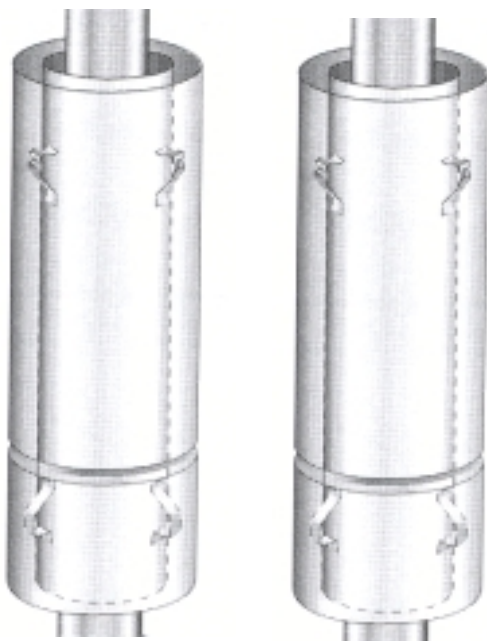

Bold Text = Assemblies
Bulleted Text = Items included in Assemblies

150mm Zero Clearance Ceiling Kit
551458

Kit Contains:

- 1 x 150mm Combo Cowl 200mm/250mm
- 1x Outer Heat Sheild - Galvanised -1200mm x 200mm
- 1 x Outer Heat Sheild - Galvanised -600mm
- 1 x 150mm Stainless Steel Flue - 1200mm
- 1 x 150mm Stainless Steel Flue -600mm

LE Provincial Zero
Clearance Box
551457

150mm Zero Clearance Extension Kit
551459

- 2 x Outer Heat Sheilds - 200mm/250mm - Galvanised - 1200mm
- 2 x 150mm Stainless Steel Flue x 1200mm

PLEASE NOTE BOTH FLUE KIT PARTS NUMBERS 551458 AND 551459 MUST BE ORDERED TO MAKE UP A 4.2 METRE STANDARD COMPLETE KIT