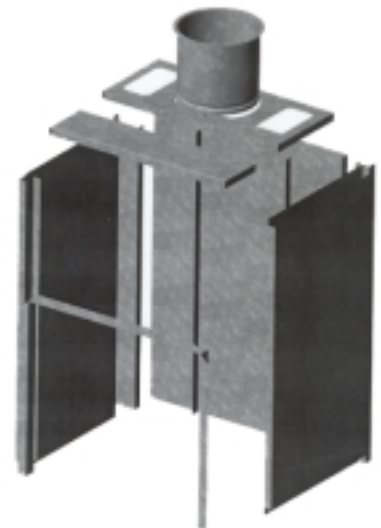

Bold Text = Assemblies
Bulleted Text = Items included in Assemblies

Item No	Part No	Description	Qty	Item No	Part No	Description	Qty
1	795030	Frame Assy - Black			984765	•Handle Assy-Door	1
		- Enamel	1	14	795003	• Glass - 5 x 458 x 243	
	795097	Frame Assy - Black				- c/w Seal	1
		- Paint	1	15	995025	•Retainer-Glass	1
		- From Serial Number 3011009		16	795055	•Rope-Door	1
	795031	Frame Assy - Coffee	1	17	584579	•Handle-Door Catch	1
2	795099	Grille Assy - Black	1	18	984749	•Shaft-Door Catch	
3	795046	Shelf-Ash - Black	1			- Black Chrome	1
	795047	•Shelf-Ash - Coffee	1	19	586547	• Spindle-Door Catch	1
4	503381	• Push Fix-Spire	2	20	501704	• Washer-Flat, 10 x 19 x 1.6	6
5	584581	• Badge-Masport - Gold	1	21	984571	• Latch-Door Catch	1
6	795096	Grille-7 Louvre - Black	1	22	503529	• Nut, M10 HEX	1
7	501309	Rivet-Pop 3.2 Dia x 9.0	8	23	501480	• Screw, S/T 8 x 0.5	2
8	985310	Bush	8	24	795060	Fan Box (Without Fan)	
9	501069	Screw, S/T 8 x 5/8"	4		795061	- Black	1
10	795074	Door Assy Complete			795061	Fan Box - Coffee	1
		- Black	1		995069	Fan Box (With Fan)	
	795075	Door Assy Complete				(Incl. 4, 5 + 586575 Fan)	
		- Coffee	1		995070	- Black	1
11	795040	• Panel-Door - Matt Black	1		995070	Fan Box - Coffee	1
	795041	• Panel-Door - Coffee	1	25	795281	Fan Assy Complete	1
12	503001	• Nut-Spire	2				
13	795065	• Tape-Door	1				

Bold Text = Assemblies
Bulleted Text = Items included in Assemblies

150mm Zero Clearance Ceiling Kit
551458

Kit Contains:

- 1 x 150mm Combo Cowl 200mm/250mm
- 1x Outer Heat Sheild - Galvanised -1200mm x 200mm
- 1 x Outer Heat Sheild - Galvanised -600mm
- 1 x 150mm Stainless Steel Flue - 1200mm
- 1 x 150mm Stainless Steel Flue -600mm