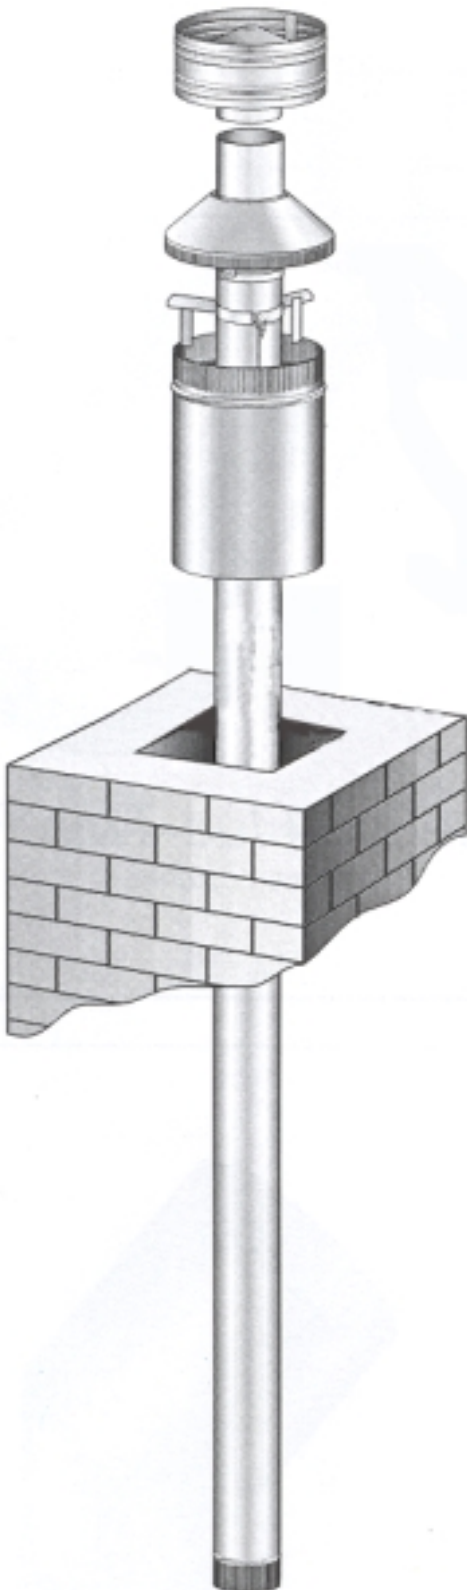

NZ Only

150mm Flue Kit

(to suit Provincial)

Contains:

- 3 x 1200mm lengths of Stainless Steel Flue
- 1 x 600mm length of Stainless Steel Flue
- 1 x 600mm length of Galvanised Outer Shield, 250mm Dia.
- 1 x Anti Down Draught Cowl
- 1 x Casing Cover
- 1 x top Flue Spacer Bracket

Part No: 551460