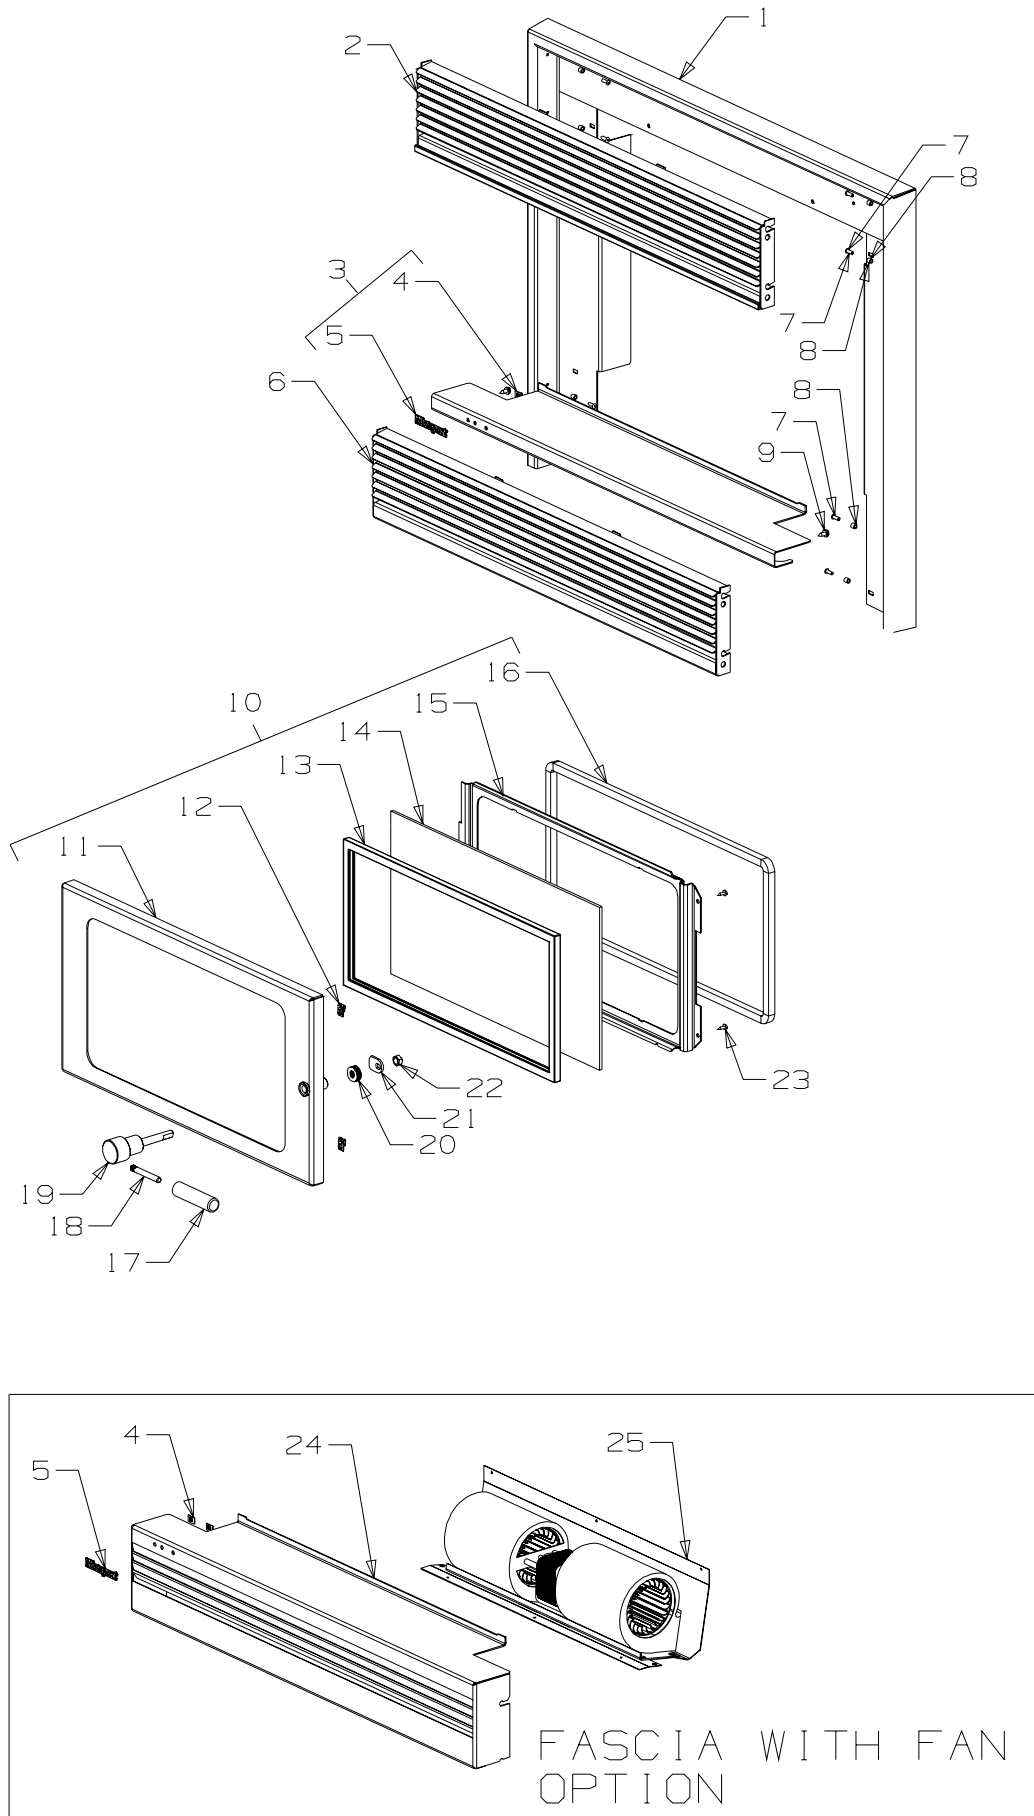

Item No	Part No	Description	Qty	Item No	Part No	Description	Qty
1	795030	Frame Assy - Black			984765	•Handle Assy-Door	1
		- Enamel	1	14	795003	• Glass - 5 x 458 x 243	
	795097	Frame Assy - Black				- c/w Seal	1
		- Paint	1	15	995025	•Retainer-Glass	1
		- From Serial Number 3011009		16	795055	•Rope-Door	1
	795031	Frame Assy - Coffee	1	17	584579	•Handle-Door Catch	1
2	795099	Grille Assy - Black	1	18	984749	•Shaft-Door Catch	
3	795046	Shelf-Ash - Black	1			- Black Chrome	1
	795047	•Shelf-Ash - Coffee	1	19	586547	• Spindle-Door Catch	1
4	503381	• Push Fix-Spire	2	20	501704	• Washer-Flat, 10 x 19 x 1.6	6
5	584581	• Badge-Masport - Gold	1	21	984571	• Latch-Door Catch	1
6	795096	Grille-7 Louvre - Black	1	22	503529	• Nut, M10 HEX	1
7	501309	Rivet-Pop 3.2 Dia x 9.0	8	23	501480	• Screw, S/T 8 x 0.5	2
8	985310	Bush	8	24	795060	Fan Box (Without Fan)	
9	501069	Screw, S/T 8 x 5/8"	4		795061	- Black	1
10	795074	Door Assy Complete			795061	Fan Box - Coffee	1
		- Black	1		995069	Fan Box (With Fan)	
	795075	Door Assy Complete				(Incl. 4, 5 + 586575 Fan)	
		- Coffee	1		995070	- Black	1
11	795040	• Panel-Door - Matt Black	1		995070	Fan Box - Coffee	1
	795041	• Panel-Door - Coffee	1	25	795281	Fan Assy Complete	1
12	503001	• Nut-Spire	2				
13	795065	• Tape-Door	1				

Bold Text = Assemblies
Bulleted Text = Items included in Assemblies