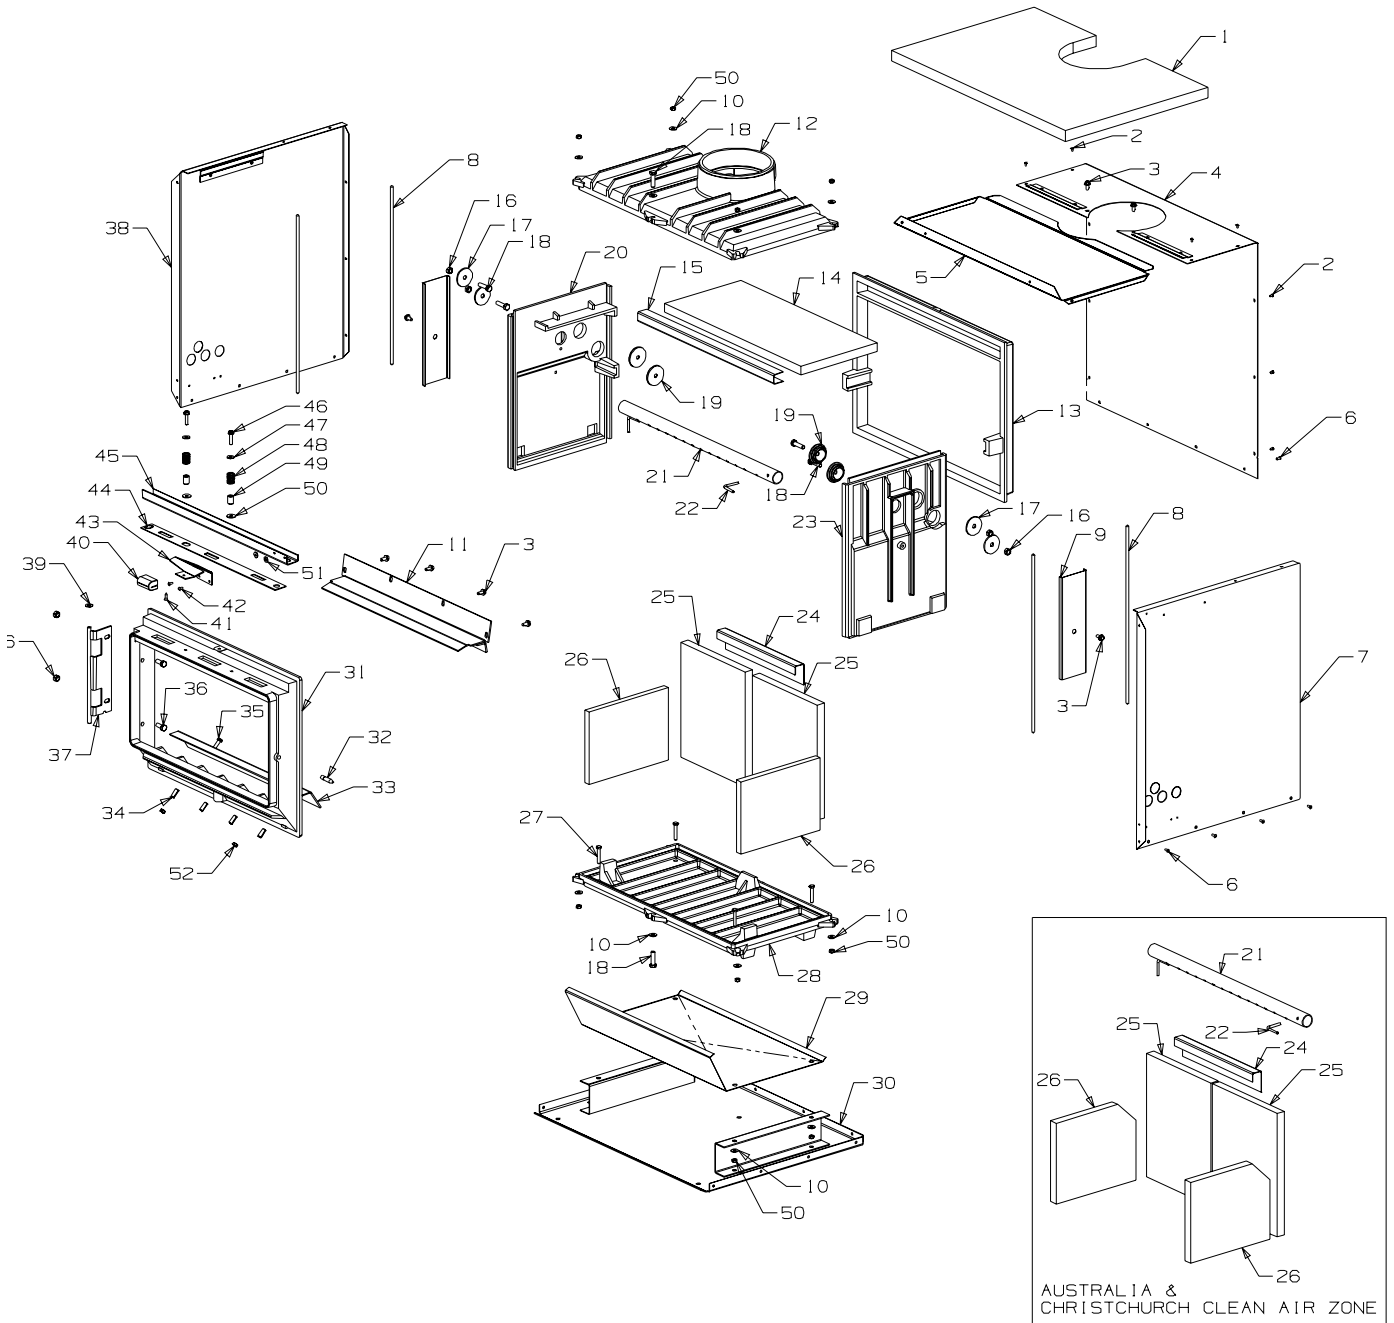

From Serial Number 3001564

Month and Year of Manufacture: From March 1998

Item No	Part No	Description	Qty	Item No	Part No	Description	Qty
1	585405	Insulation-Outer Case, Rockwool - NZ Only	1	30	986509	Base Assy	1
2	503586	Rivet-Pop 4.0 Dia	10	31	786800	Firebox-Front	1
3	503003	Screw, S/T 1/4" x 0.5	8	32	986516	Pin-Door Catch	1
4	986510	Case-Outer, Rear	1	33	987551	Plate-Base Air	1
5	986513	Case-Outer, Top	1	34	503008	Pin-Tension 8.0 x 20	4
6	503272	Rivet-Pop 4.8 Dia x 4.8	12	35	501962	Screw, Set M6 x 30	4
7	986511	Case-Outer, RH Side	1	36	501597	Screw, Set M8 x 20	2
8	984598	Rod-Tie M6	4	37	986515	Hinge Assy	1
9	786146	Cover-Secondary Air	2	38	986512	Case-Outer, LH Side	1
10	500374	Washer, Flat 1/4"	14	39	006025	Washer, Flat 5/16"	1
11	995080	Deflector-Primary Air	1		795045	Air Slide Assy - before serial number 3018507	1
12	986502	Firebox-Top	1		795108	Air Slide Assy - after serial number 3016784	1
13	786680	Firebox-Back	1		795092	Air Slide Assy - before serial number 3016784	1
14	786109	Baffle-Firebox (1 per pack)	1			(Christchurch Only)	1
	986373	Baffle-Firebox (5 per pack)	1		795109	Air Slide Assy - after serial number 3016784	1
15	993048	Channel-Baffle, Reniforcer	1			(Christchurch Only)	1
	984090	Plug Assy	2				
16	501602	• Nut, Hex M8	13				
17	502093	• Washer, Flat 8 x 42 x 3	2				
18	501685	• Screw, Set M8 x 30	8	40	586162	• Knob-Air Control	1
19		NOT AVAILABLE	4	41	503004	• Screw, CSK No. 8 x 5/8"	1
20	786647	Firebox-Side, LH	1	42	586167	• Rivet-Pop 4.0 Dia x 4.8	2
21	995083	Tube-Secondary Air - Straight	1	43	995020	• Extension-Air Slide	1
22	586439	Pin-Retaining, Secondary Air Tube	1	44	995102	• Plate-Back Meter 'N' - Christchurch Clean Air Zone	1
23	786648	Firebox-Side, RH	1		995023	• Plate-Back Meter 2 ID Hole - before serial number 3016784	1
24	995082	Channel-Brick, Retainer	1		995103	• Plate-Back Meter 'O' - after serial number 3016784	1
25	795081	Board-Fire, Back - NZ 20 x 223 x 270	2		995110	• Plate-Back Meter - Overnight Burn - NZ (not Christchurch)	1
	795085	Board-Fire, Back 20 x 290 x 223 - Australia and Christchurch Clean Air Zone	2				
26	786501	Brick-Fire, Side 15 x 170 x 223	2	45	995105	• Slide-Air Inlet 'Q'	1
	795084	Brick-Fire, Side 20 x 190 x 223 - Australia and Christchurch Clean Air Zone	2		995106	• Slide-Air Inlet 'R' (Christchurch Only)	1
27	501815	Screw, Set M6 x 35	4	46	501962	• Screw-Set M6 x 30	2
28	786681	Firebox-Bottom	1	47	500374	• Washer, Flat 1/4"	2
29	986541	Heatshield-Bottom	1	48	593079	• Spring-Compression, Air Inlet	2
				49	993080	• Spacer-Air Slide	2
				50	503301	• Washer, Flat 1/2" x 3/4"	2